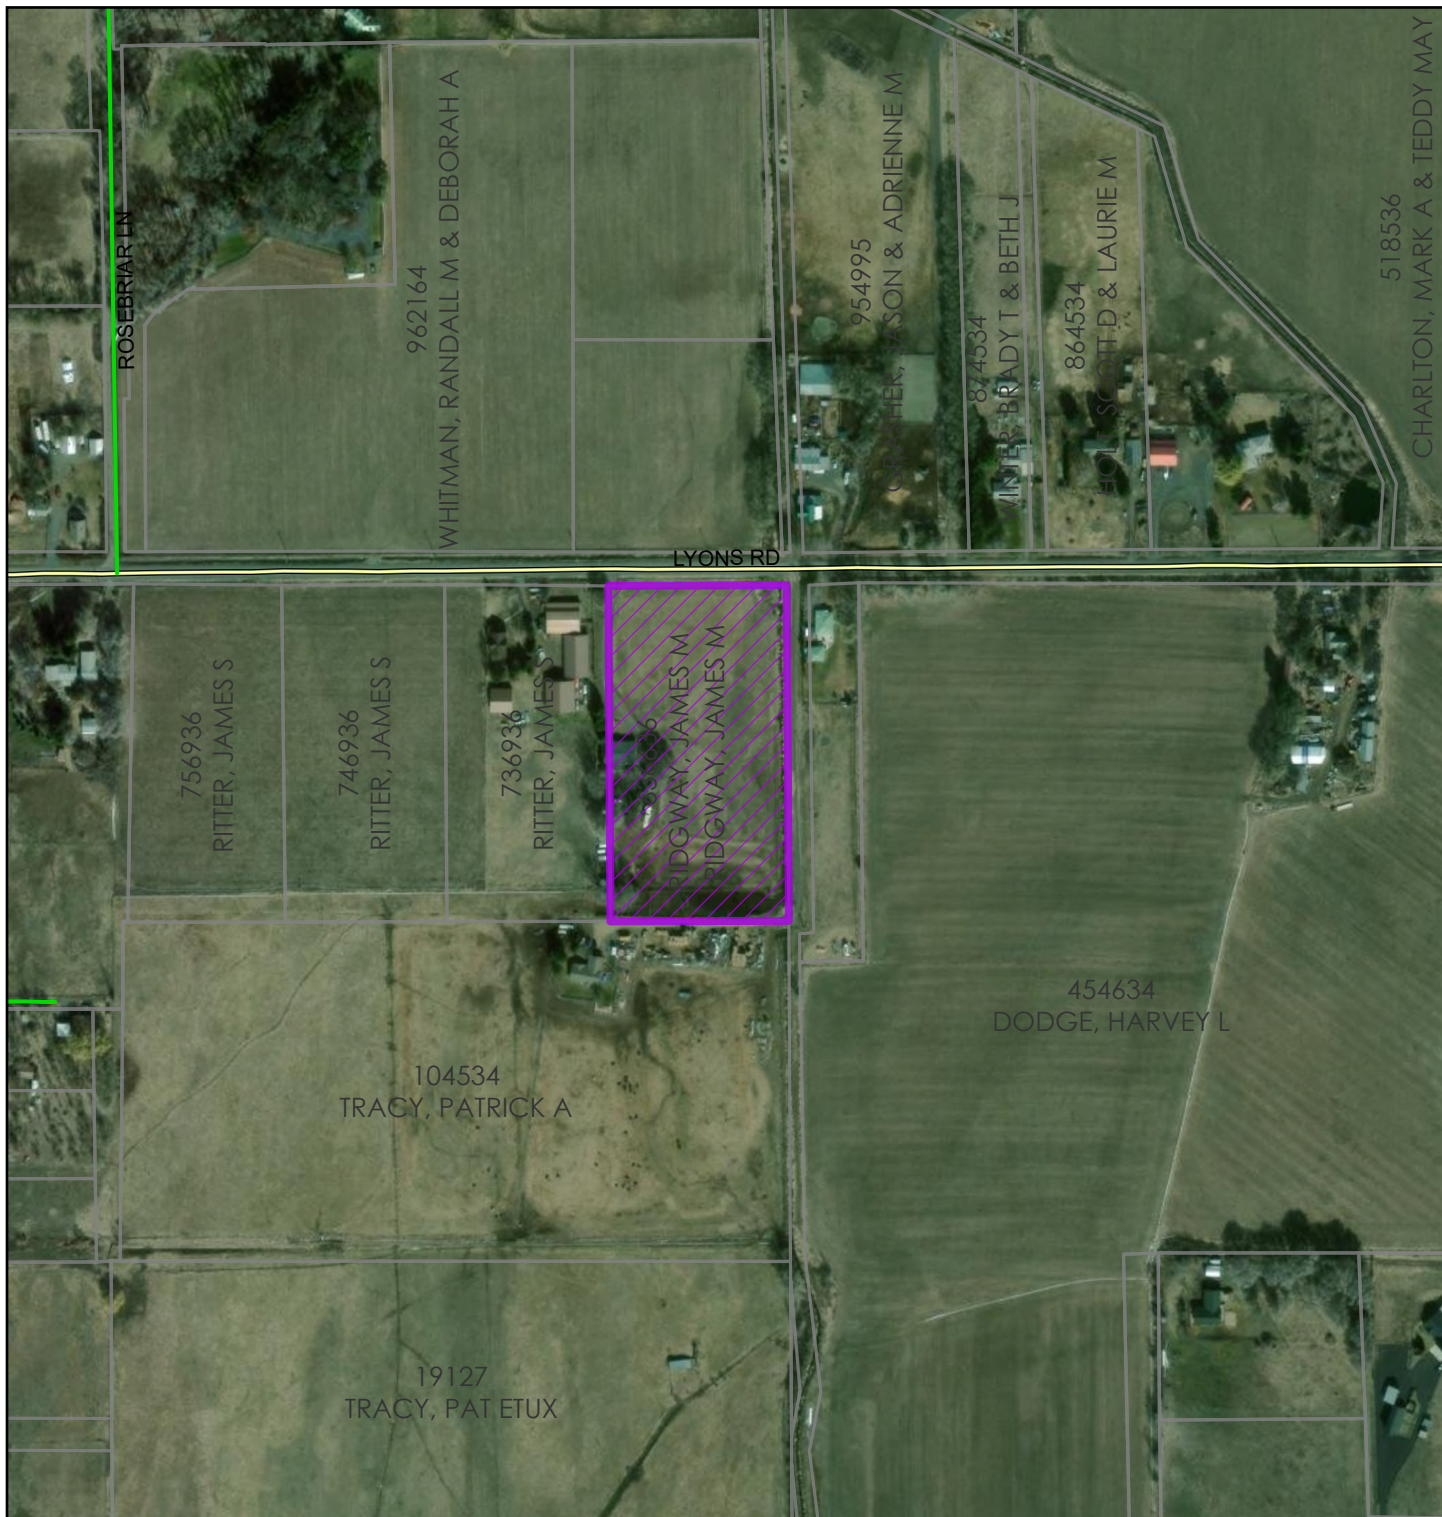

SP-26-00005 Ridgway

Aerial View

Microsoft, Vantor, Vantor

2026

Coordinate System: NAD 1983 StatePlane Washington South FIPS 4602 Feet

0 200 400 Feet

0 70 140 Meters